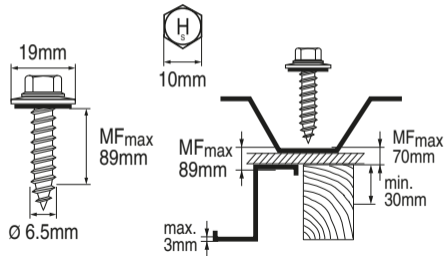

S-MP 63S 6.5x100

#285225

Rostfrei / Inox / Stainless

2081932-07.2023