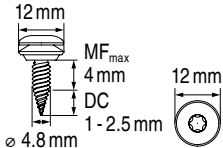

S-MS31PS 4,8x20

2229869

Rostfrei/Inox/Stainless A2

2247892-03.2020